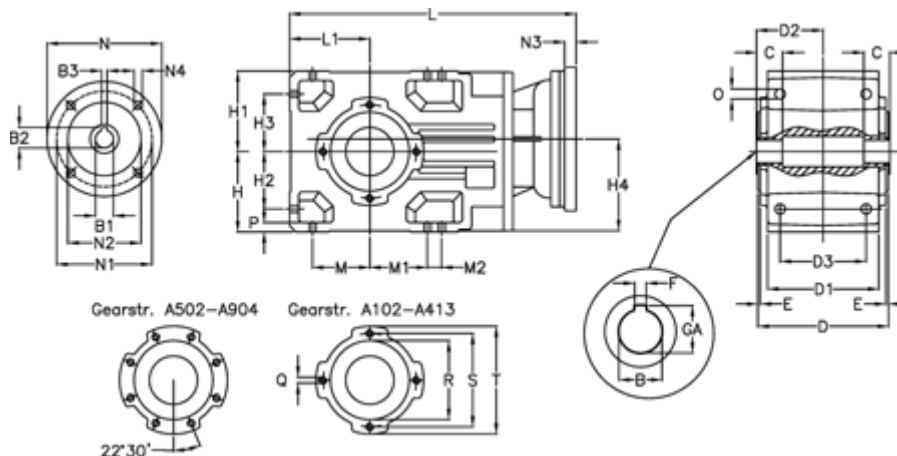

Article number: 29600306604225

Description: Bevel helical gearbox
A302UH40-66-P71B5

Measures

B = 40	D3 = 95	H3 = 63.0	N1 = 130	S = 115
B1 = 14	Description = A302UH40-xx-P71 B5	H4 = 108.5	N2 = 110	T = 140
B2 = 16.3	E = 3.0	L = 333.0	N3 = 0	
B3 = 5	F = 12	L1 = 90	N4 = M8x16	
C = 25	GA = 43.3	M = 63.0	O = 12.0	
D = 156	H = 90	M1 = 63.0	P = 11	
D1 = 130	H1 = 90	M2 = 22	Q = M8x15	
D2 = 80.0	H2 = 63.0	N = 160	R = 95	